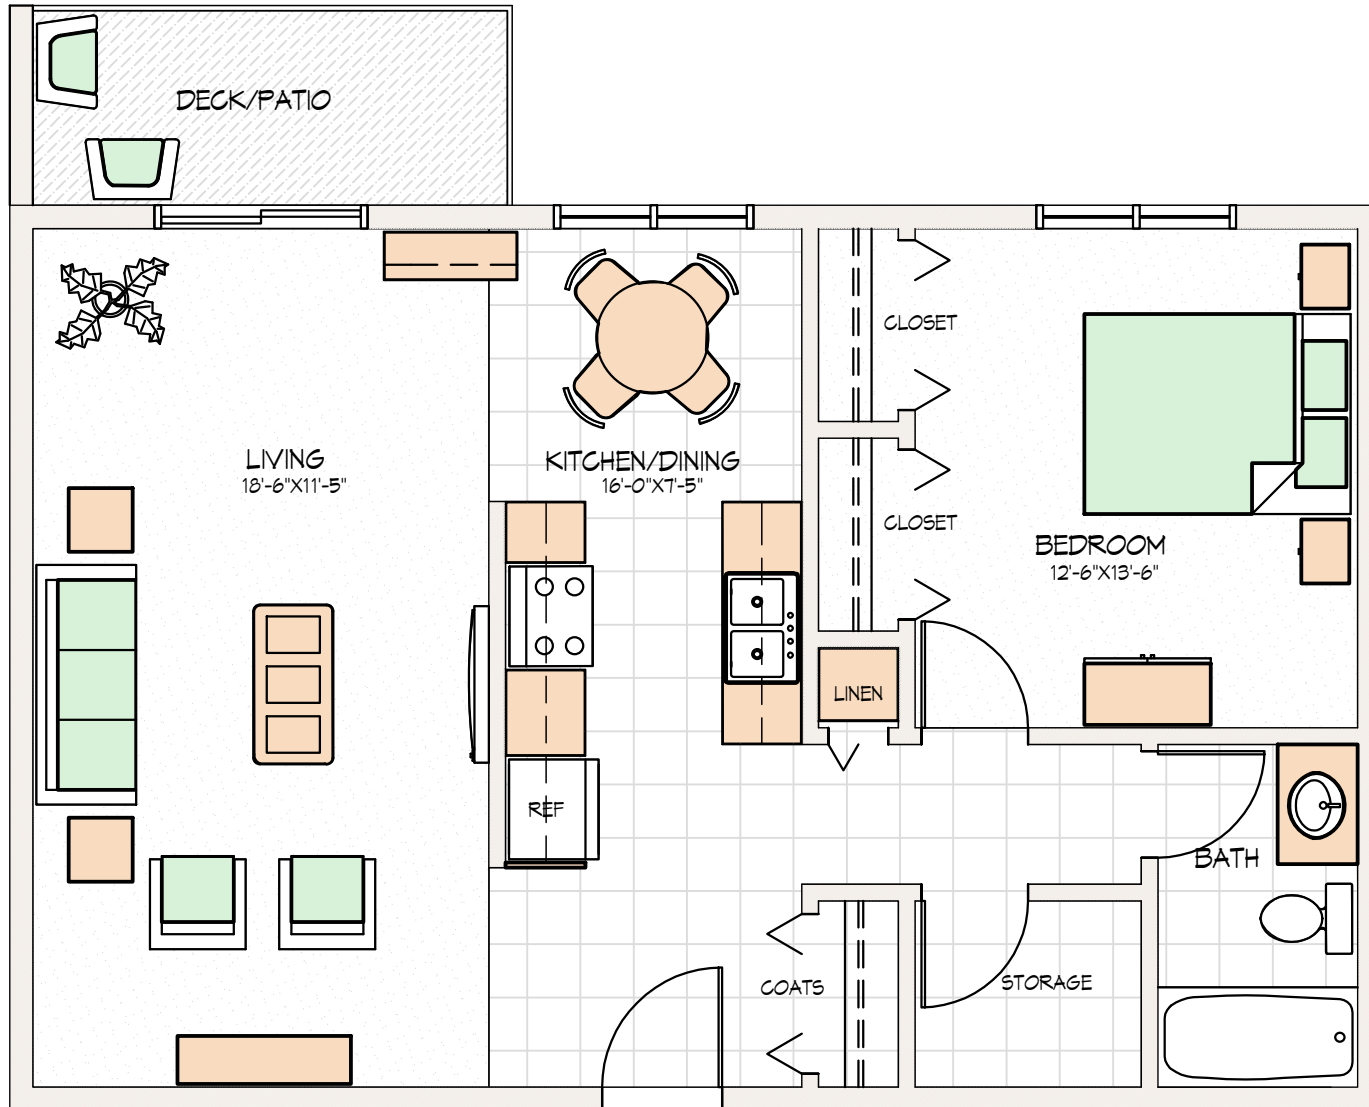

SOUTHSIDE MANOR

1 BEDROOM SUITE
750 SQ. FT.