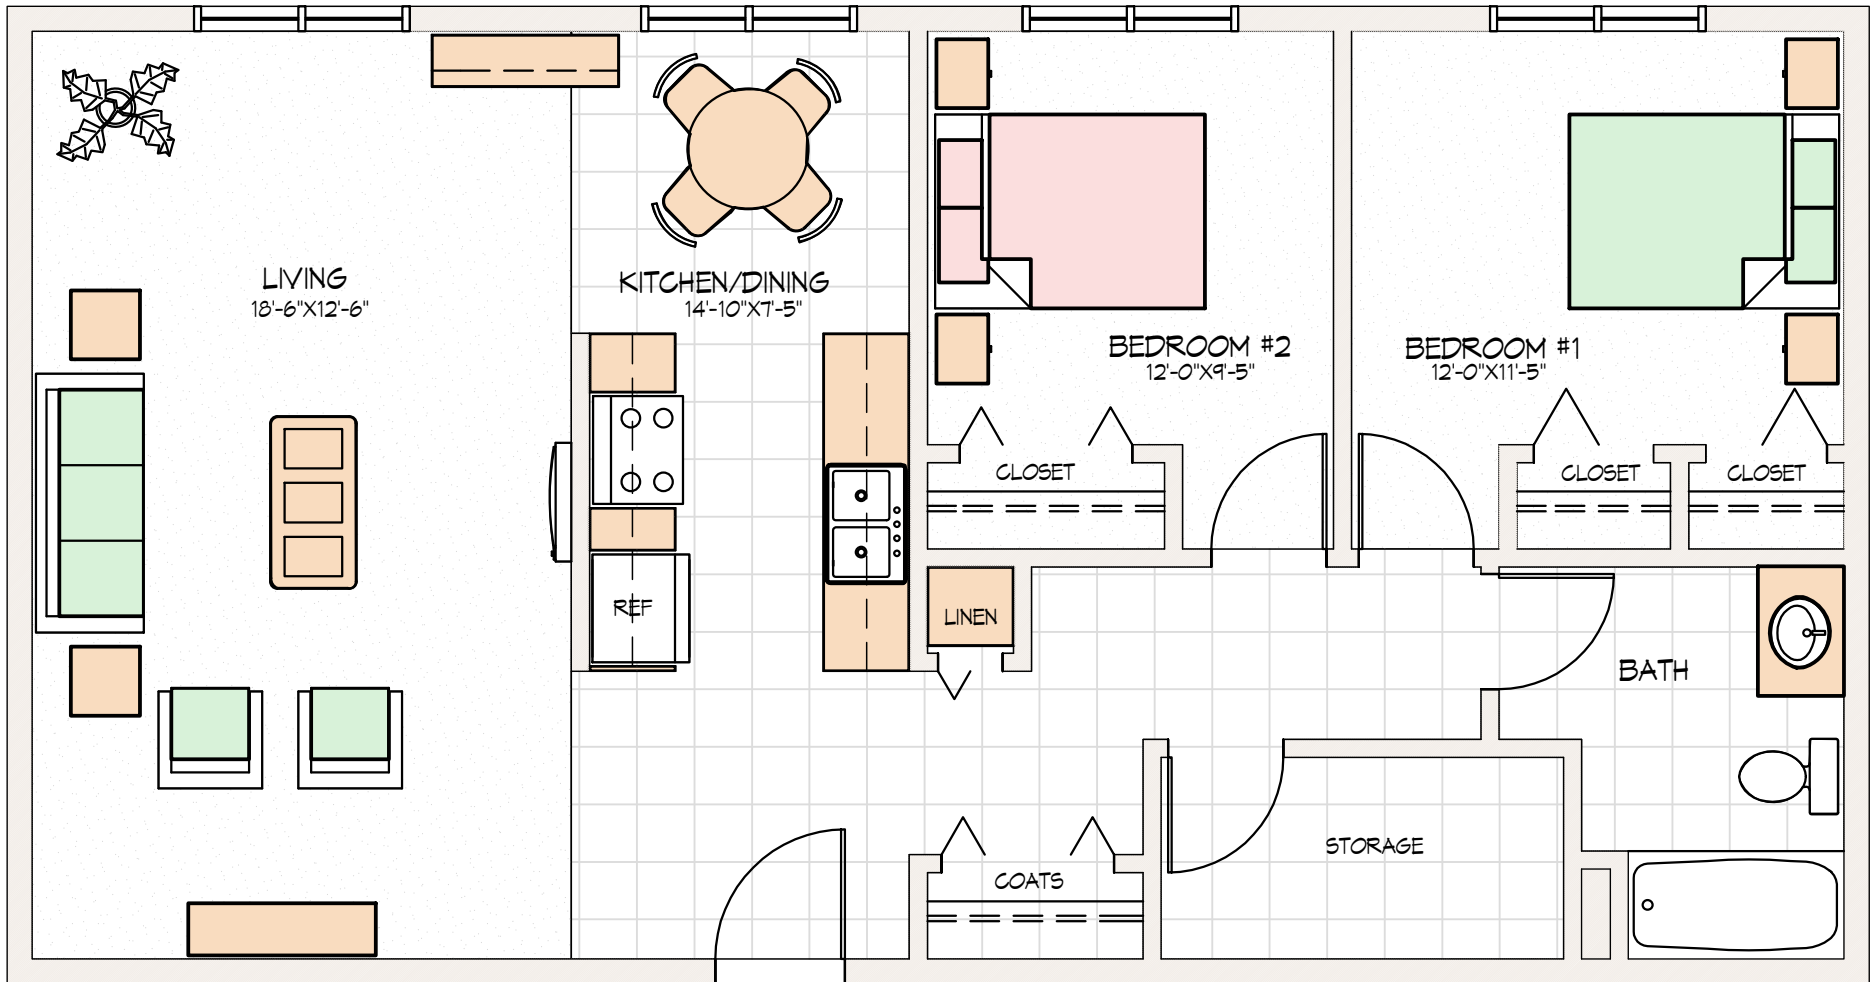

SOUTHSIDE MANOR

2 BEDROOM SUITE
900 SQ. FT.