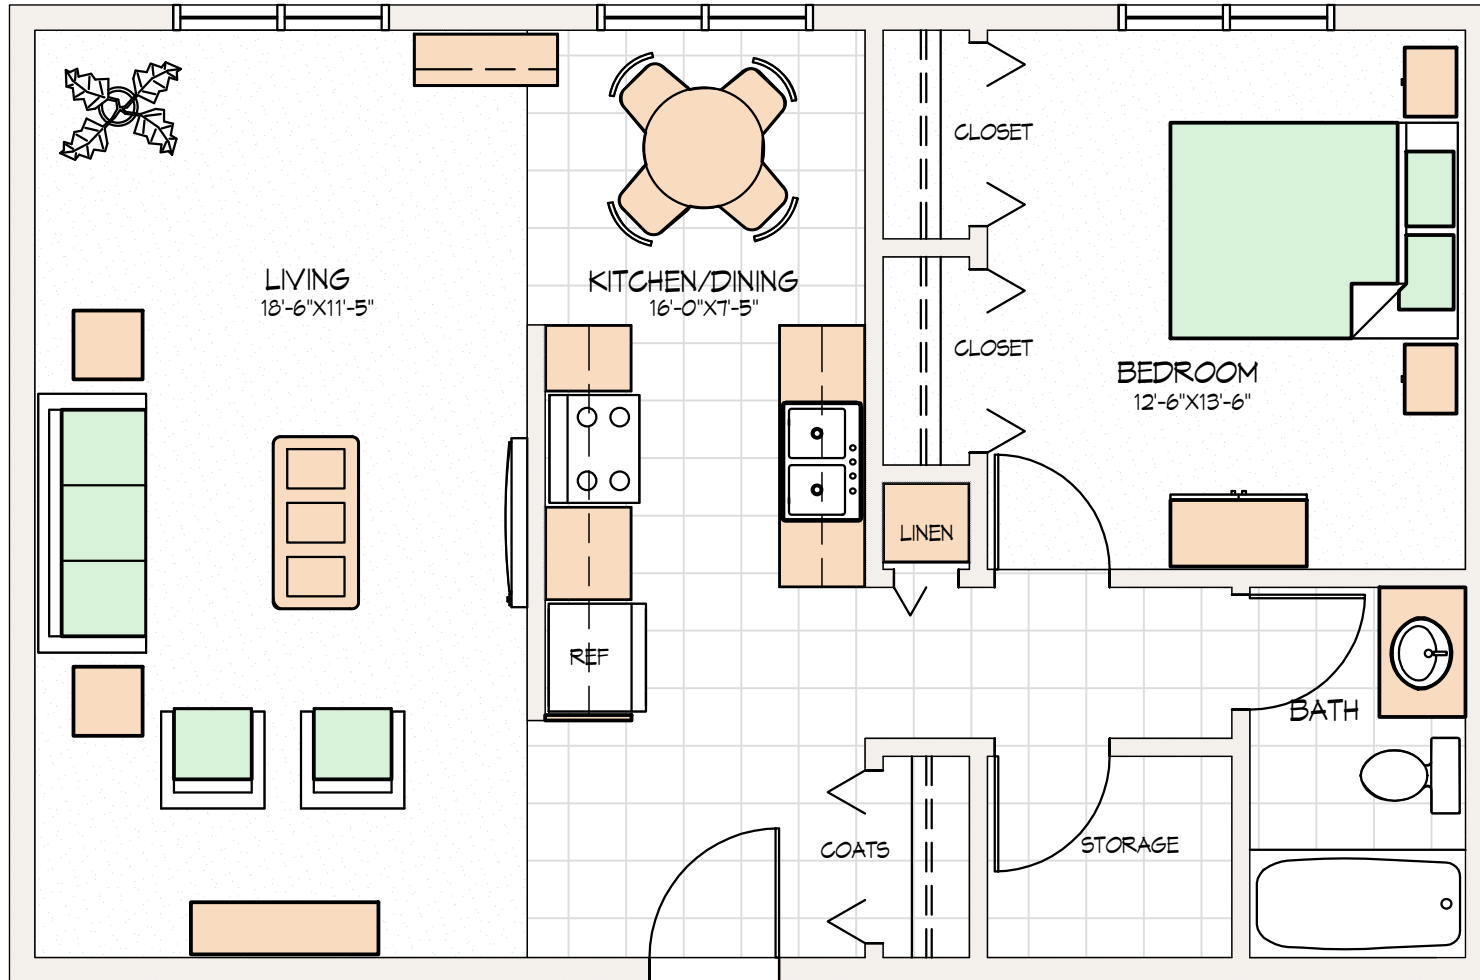

SOUTHSIDE MANOR

1 BEDROOM SUITE
750 SQ. FT.