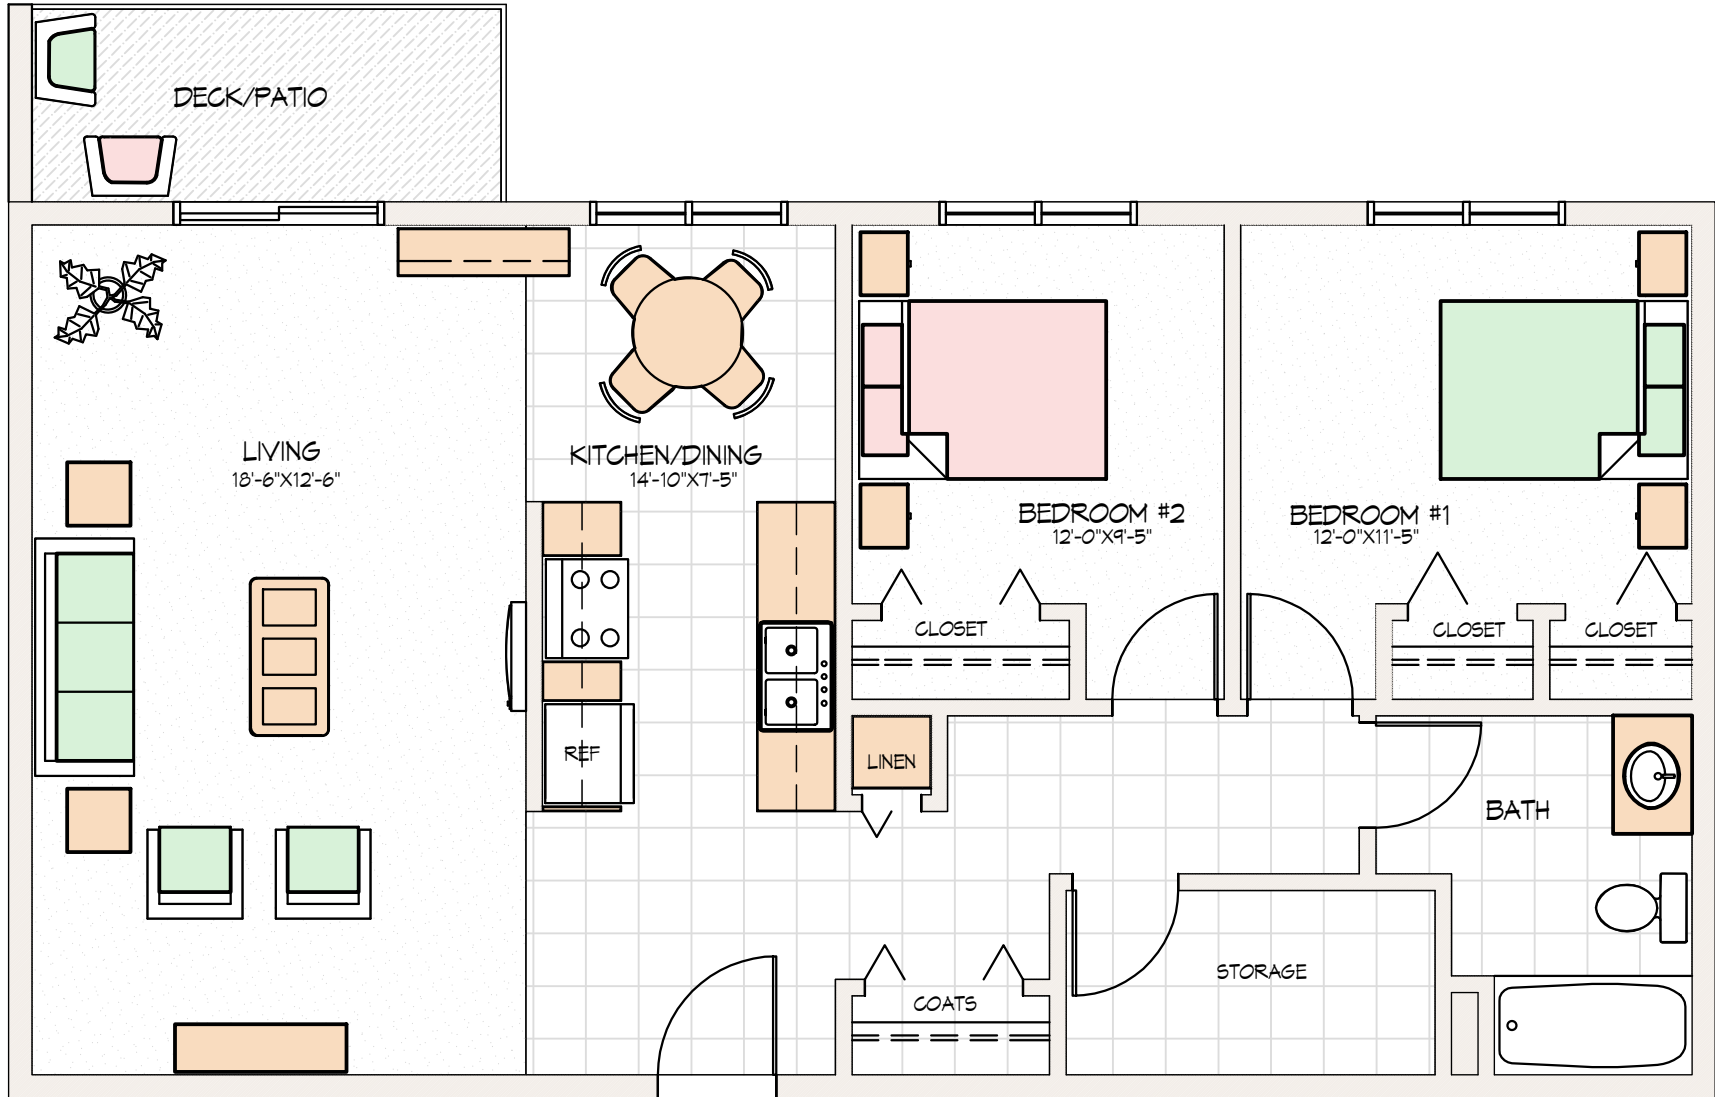

SOUTHSIDE MANOR

2 BEDROOM SUITE
900 SQ. FT.