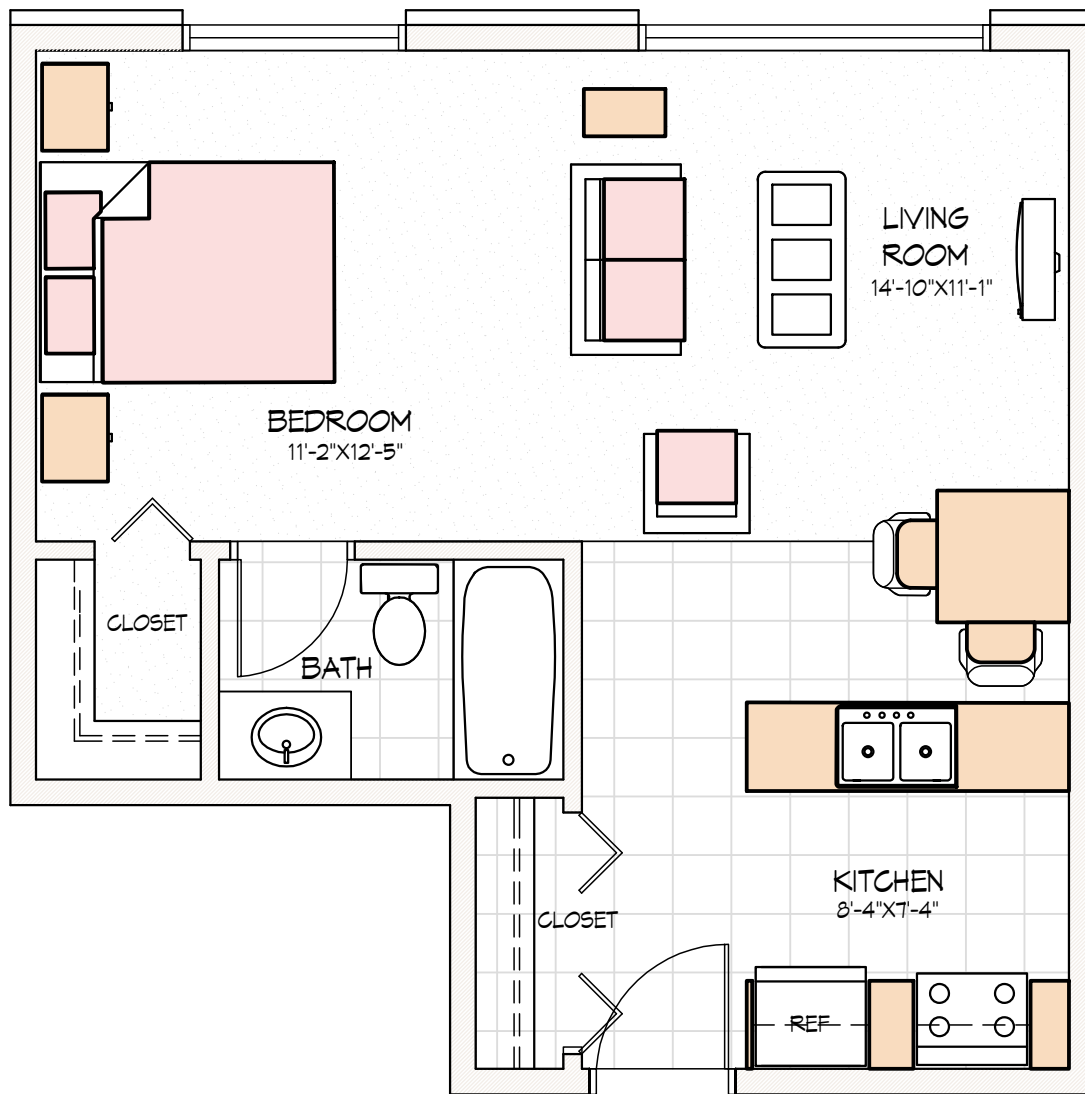

MILLWOODS MANOR

Studio Suite
440 SQ. FT.