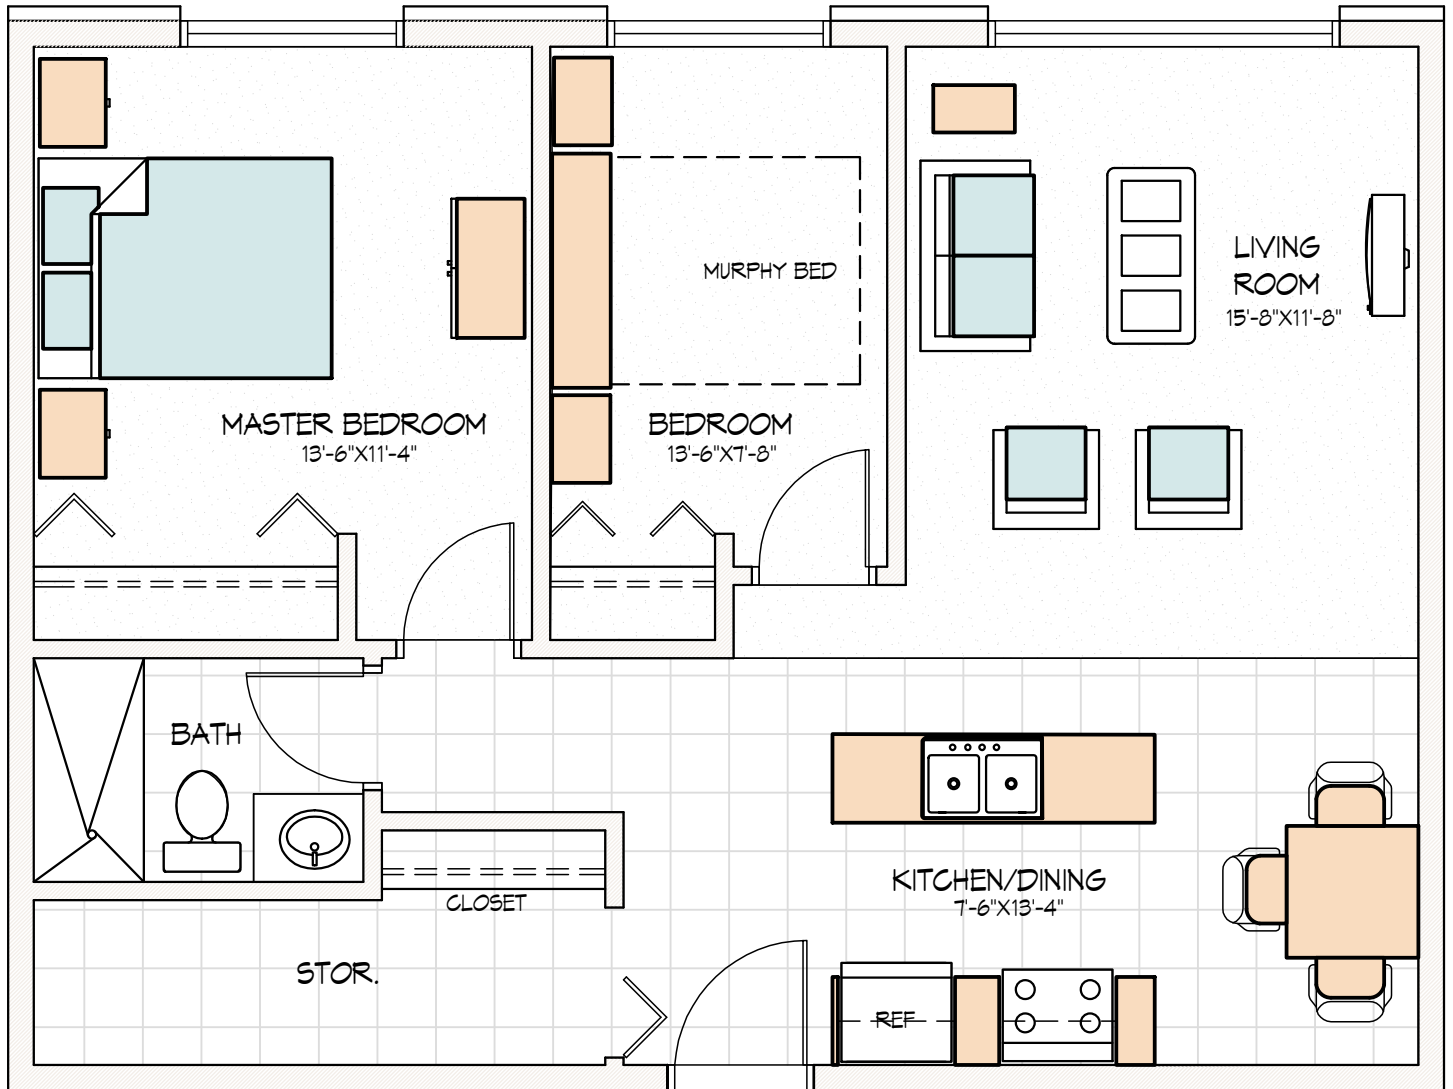

MILLWOODS MANOR

Two Bedroom Suite
750 SQ. FT.