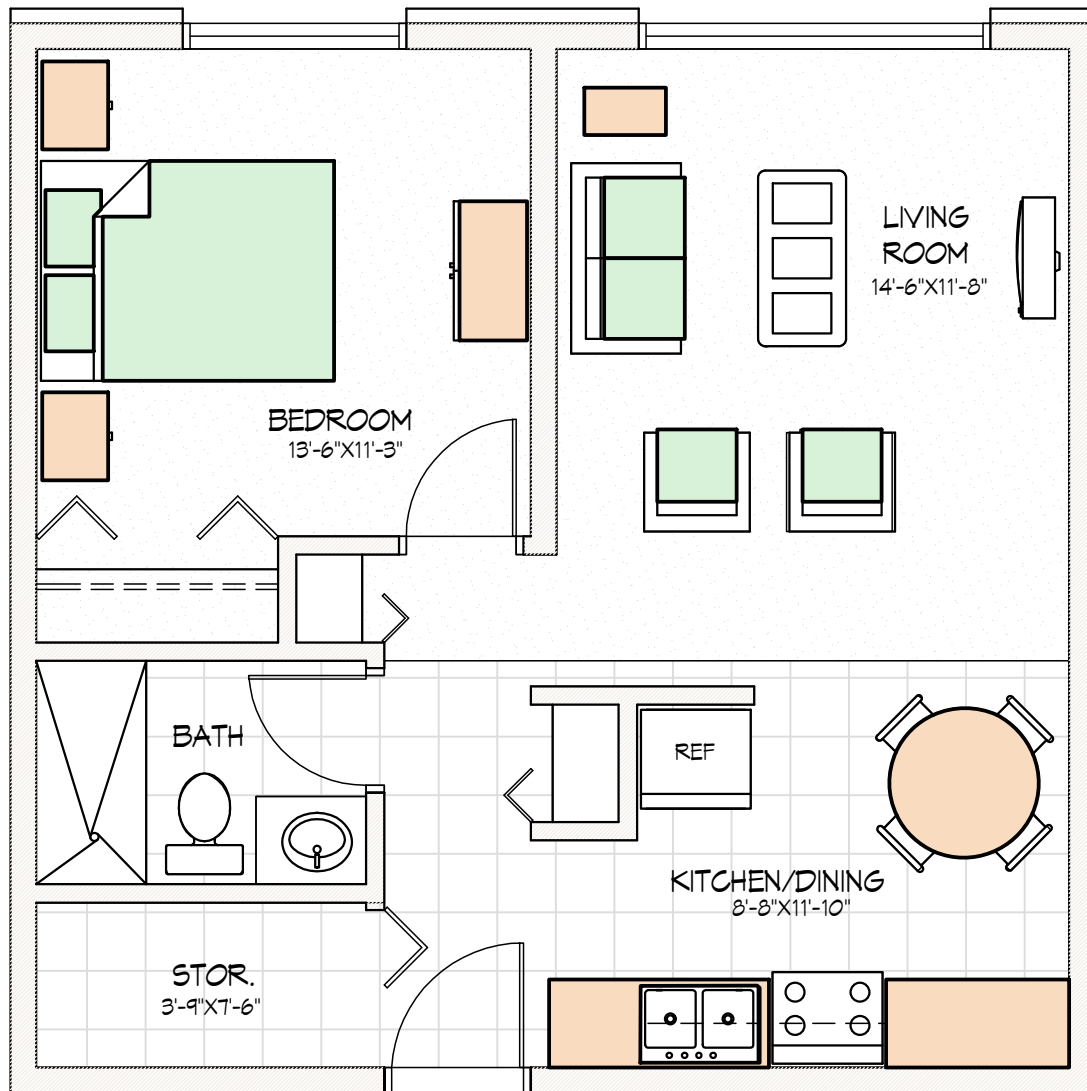

# MILLWOODS MANOR

One Bedroom Suite  
575 SQ. FT.